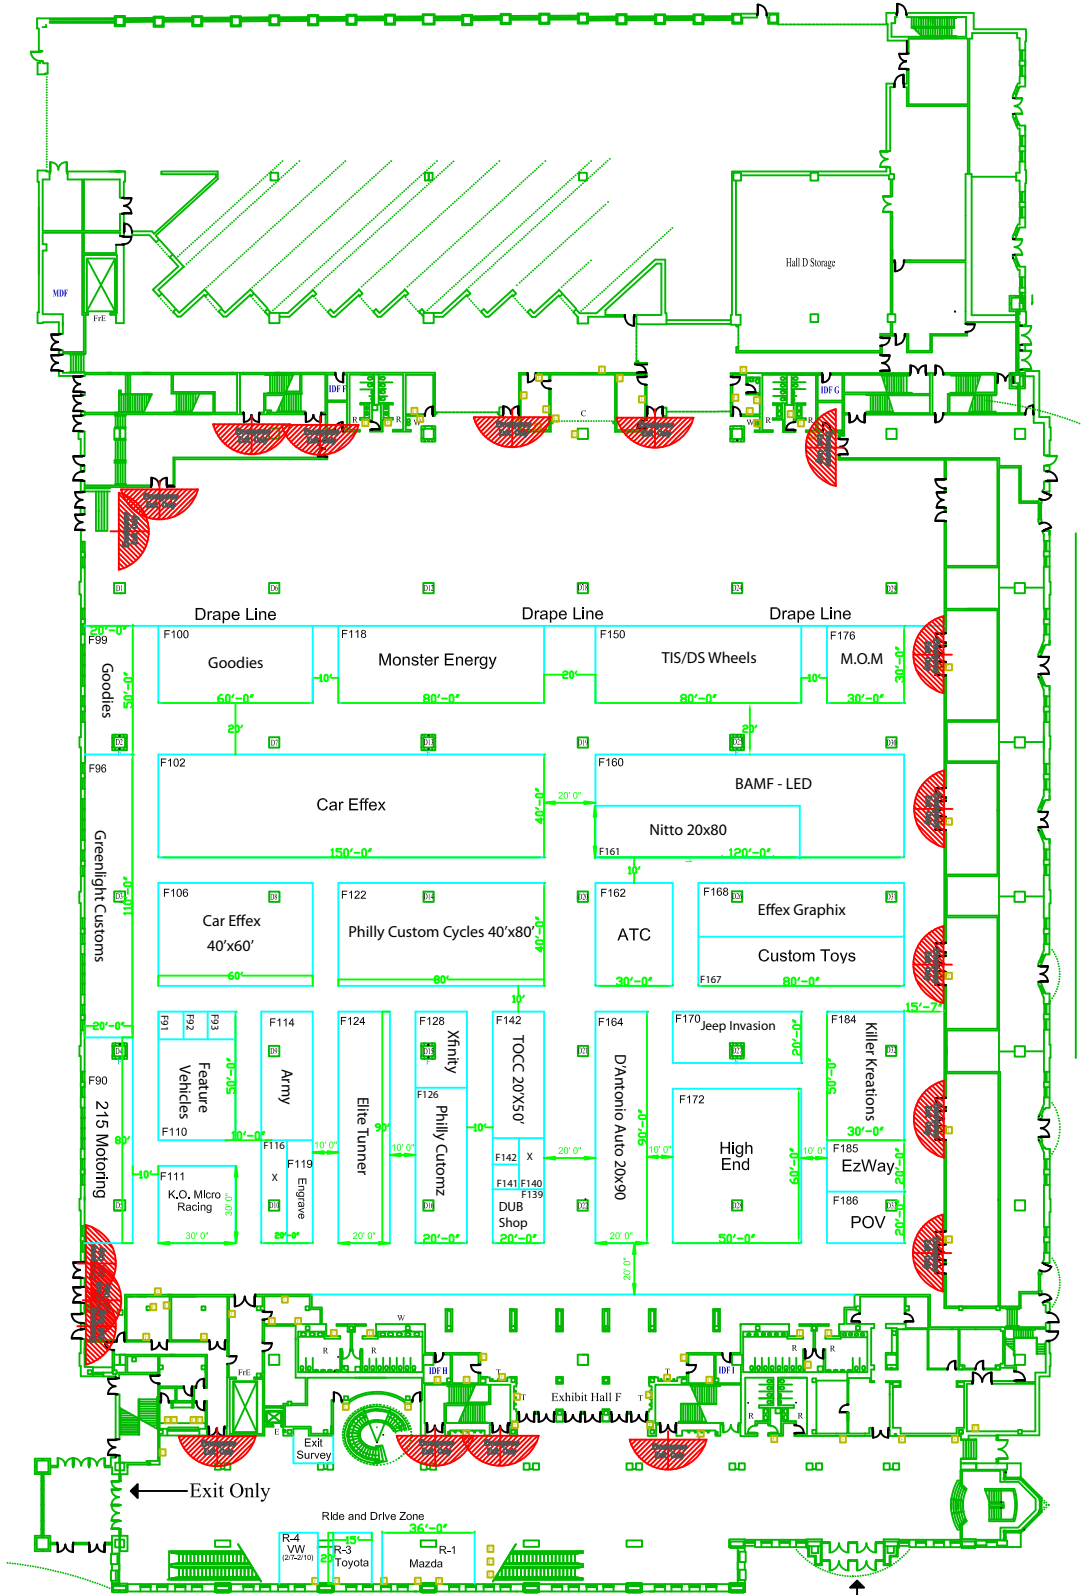

Race Street

12th Street

11th Street

Arch Street

11th St. Entrance

DUB Live Hall - F

2020 Philly Auto Show

Feb 8th - 17th 2020